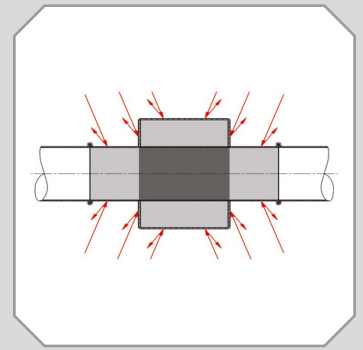

In a few words:

- PowerLine concept for absolute noise immunity
- Totally shielded against external noise
- Process- and condition monitoring
- Failsafe storage of all system parameters
- No sensing tube, no static discharges
- Sensor head fully sealed
- Network connectivity and data management
- Password protected user management
- Hygienic Design without dead spots

Mesutronic Gerätebau GmbH

Hackenfeld 13
94259 Kirchberg im Wald
Germany

Phone: +49 9927 9410-0
Fax: +49 9927 1732

E-Mail: sales@mesutronic.de
Web: www.mesutronic.de

MESUTRONIC
Metal Detection made in Germany