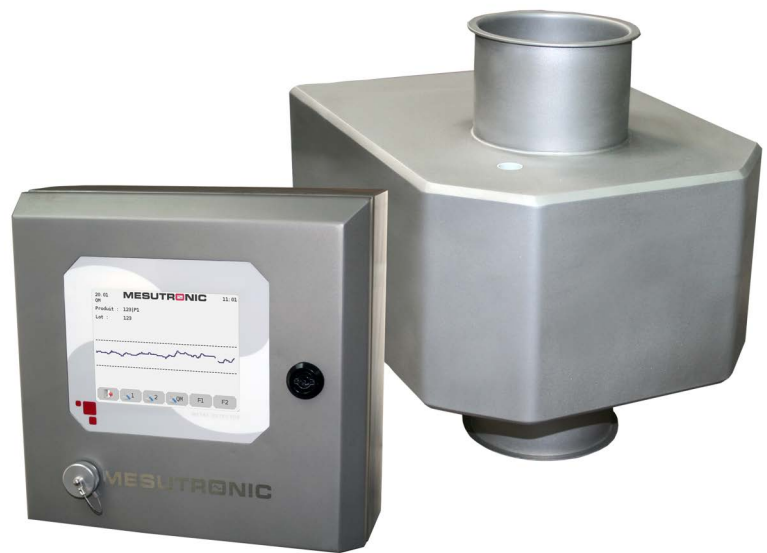

# METRON 07 PowerLine

Version 11/18

Metal detector for installation in pipe systems

- **Reliable** - in Process and Detection
- **Durable** - in Technology and Performance
- **Conforming** - in Design and Data management

## In a few words:

- PowerLine concept for absolute noise immunity
- Totally shielded against external noise
- Process- and condition monitoring
- Failsafe storage of all system parameters
- No sensing tube, no static discharges
- Sensor head fully sealed
- Network connectivity and data management
- Password protected user management
- Hygienic Design without dead spots