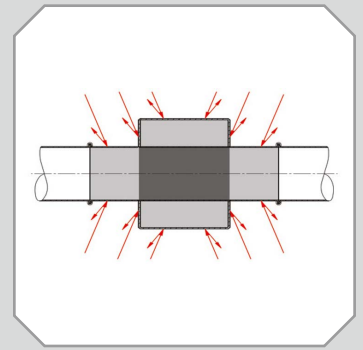

In a few words:

- Digital signal processing for best detection
- Totally shielded against external noise
- Process- and condition monitoring

- Failsafe storage of all system parameters
- No sensing tube, no static discharges
- Sensor head fully sealed

- Size variations for different areas of use
- Perfect fit for fiber inspection
- Eject gate optionally available

Mesutronic Gerätebau GmbH

Hackenfeld 13
94259 Kirchberg im Wald
Germany

Phone: +49 9927 9410-0
Fax: +49 9927 1732

E-Mail: sales@mesutronic.de
Web: www.mesutronic.de

MESUTRONIC
Metal Detection made in Germany