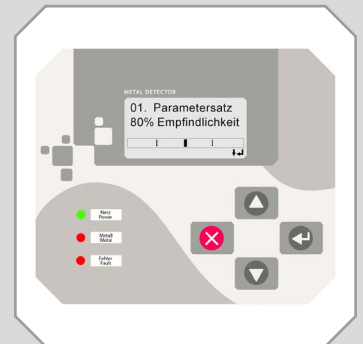

METRON 05 C

Version 11/18

Metal detector for installation in belt conveyors, slides or free-fall chutes

- **Reliable** - in Process and Detection
- **Durable** - in Technology and Performance
- **Flexible** - in Size and Application

In a few words:

- Digital signal processing for best detection
- Proven for years in rough environments
- Process- and condition monitoring
- Failsafe storage of all system parameters
- Robust construction for maximum lifetime
- Maintenance free, long-term operation
- Size variations for different areas of use
- Versions for out-door, high-temp., etc.
- Installation horizontal or vertical