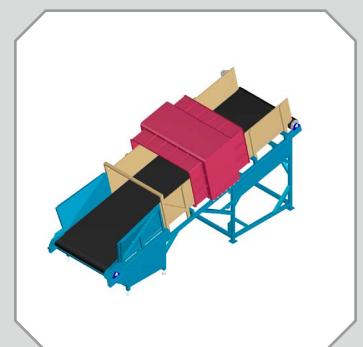

In a few words:

- Digital signal processing for best detection
- Proven for years in rough environments
- Process- and condition monitoring
- Failsafe storage of all system parameters
- Robust construction for maximum lifetime
- Maintenance free, long-term operation
- Size variations for different areas of use
- Versions for out-door, high-temp., etc.
- Installation horizontal or vertical

🏠 **Mesutronic Gerätebau GmbH**

📍 Hackenfeld 13
94259 Kirchberg im Wald
Germany

☎ Phone: +49 9927 9410-0
Fax: +49 9927 1732

@ E-Mail: sales@mesutronic.de
Web: www.mesutronic.de

MESUTRONIC
Metal Detection made in Germany